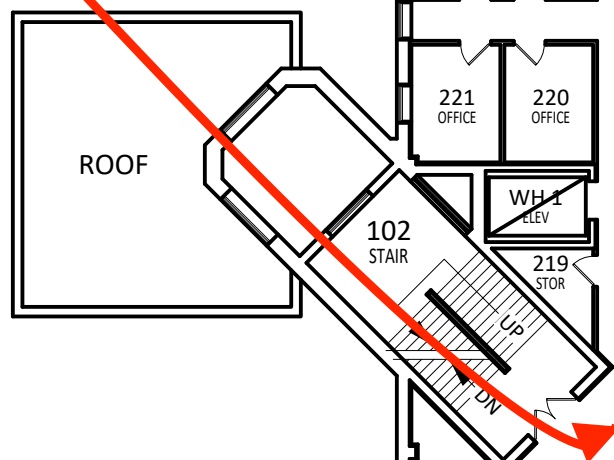

WH Arches Entrance
Video 1

MINNESOTA STATE
UNIVERSITY
MANKATO
PLANNING & CONSTRUCTION

WISSINK HALL
SECOND FLOOR
FLOOR PLAN

DRAWN BY: G. BORCHERT

April 2021