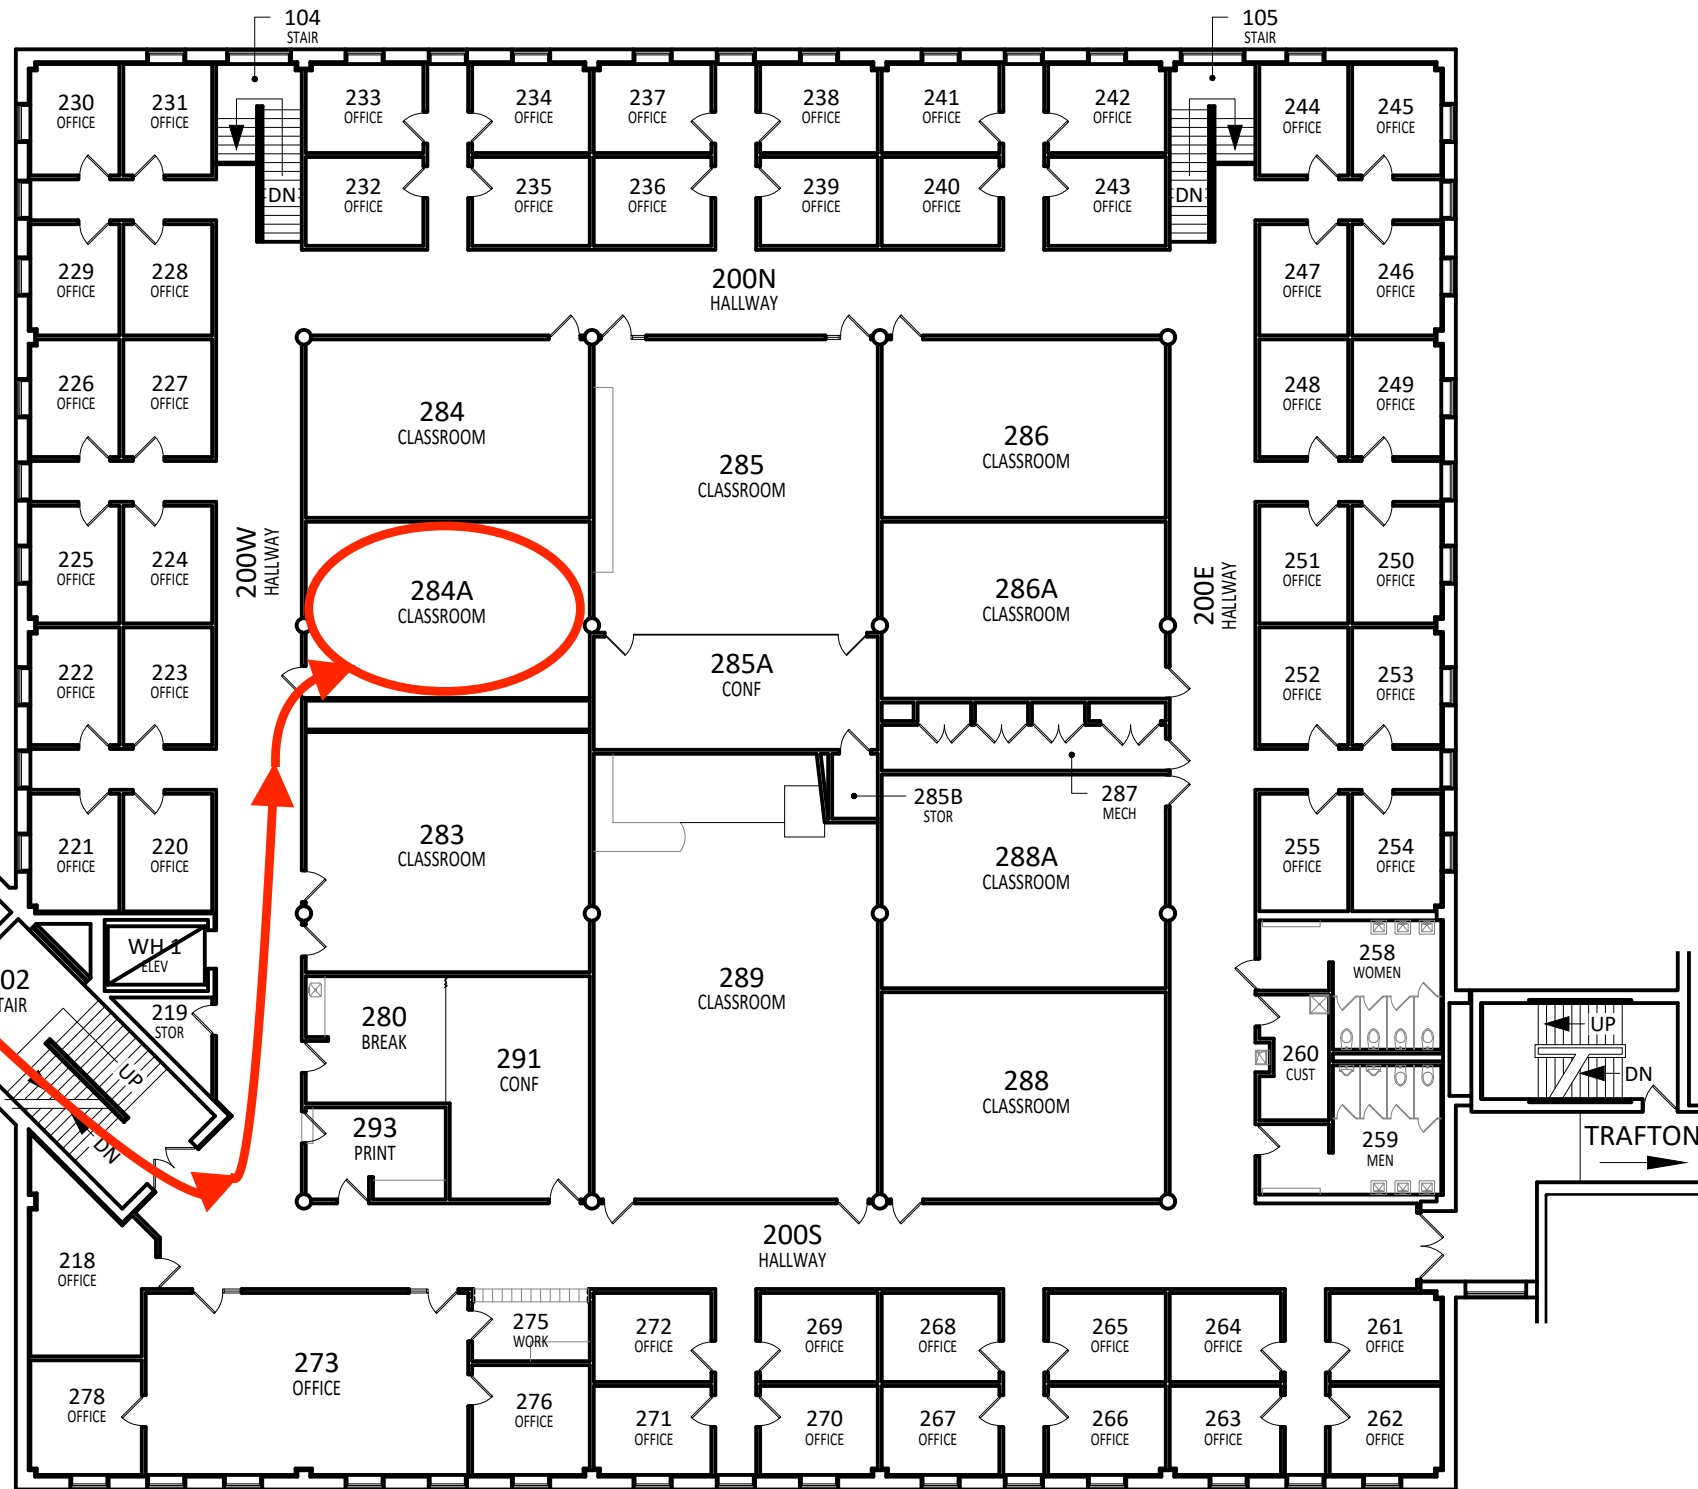

WH Arches Entrance
Video 1

MINNESOTA STATE
UNIVERSITY
MANKATO
PLANNING & CONSTRUCTION

WISSINK HALL
SECOND FLOOR
FLOOR PLAN

DRAWN BY: G. BORCHERT

April 2021