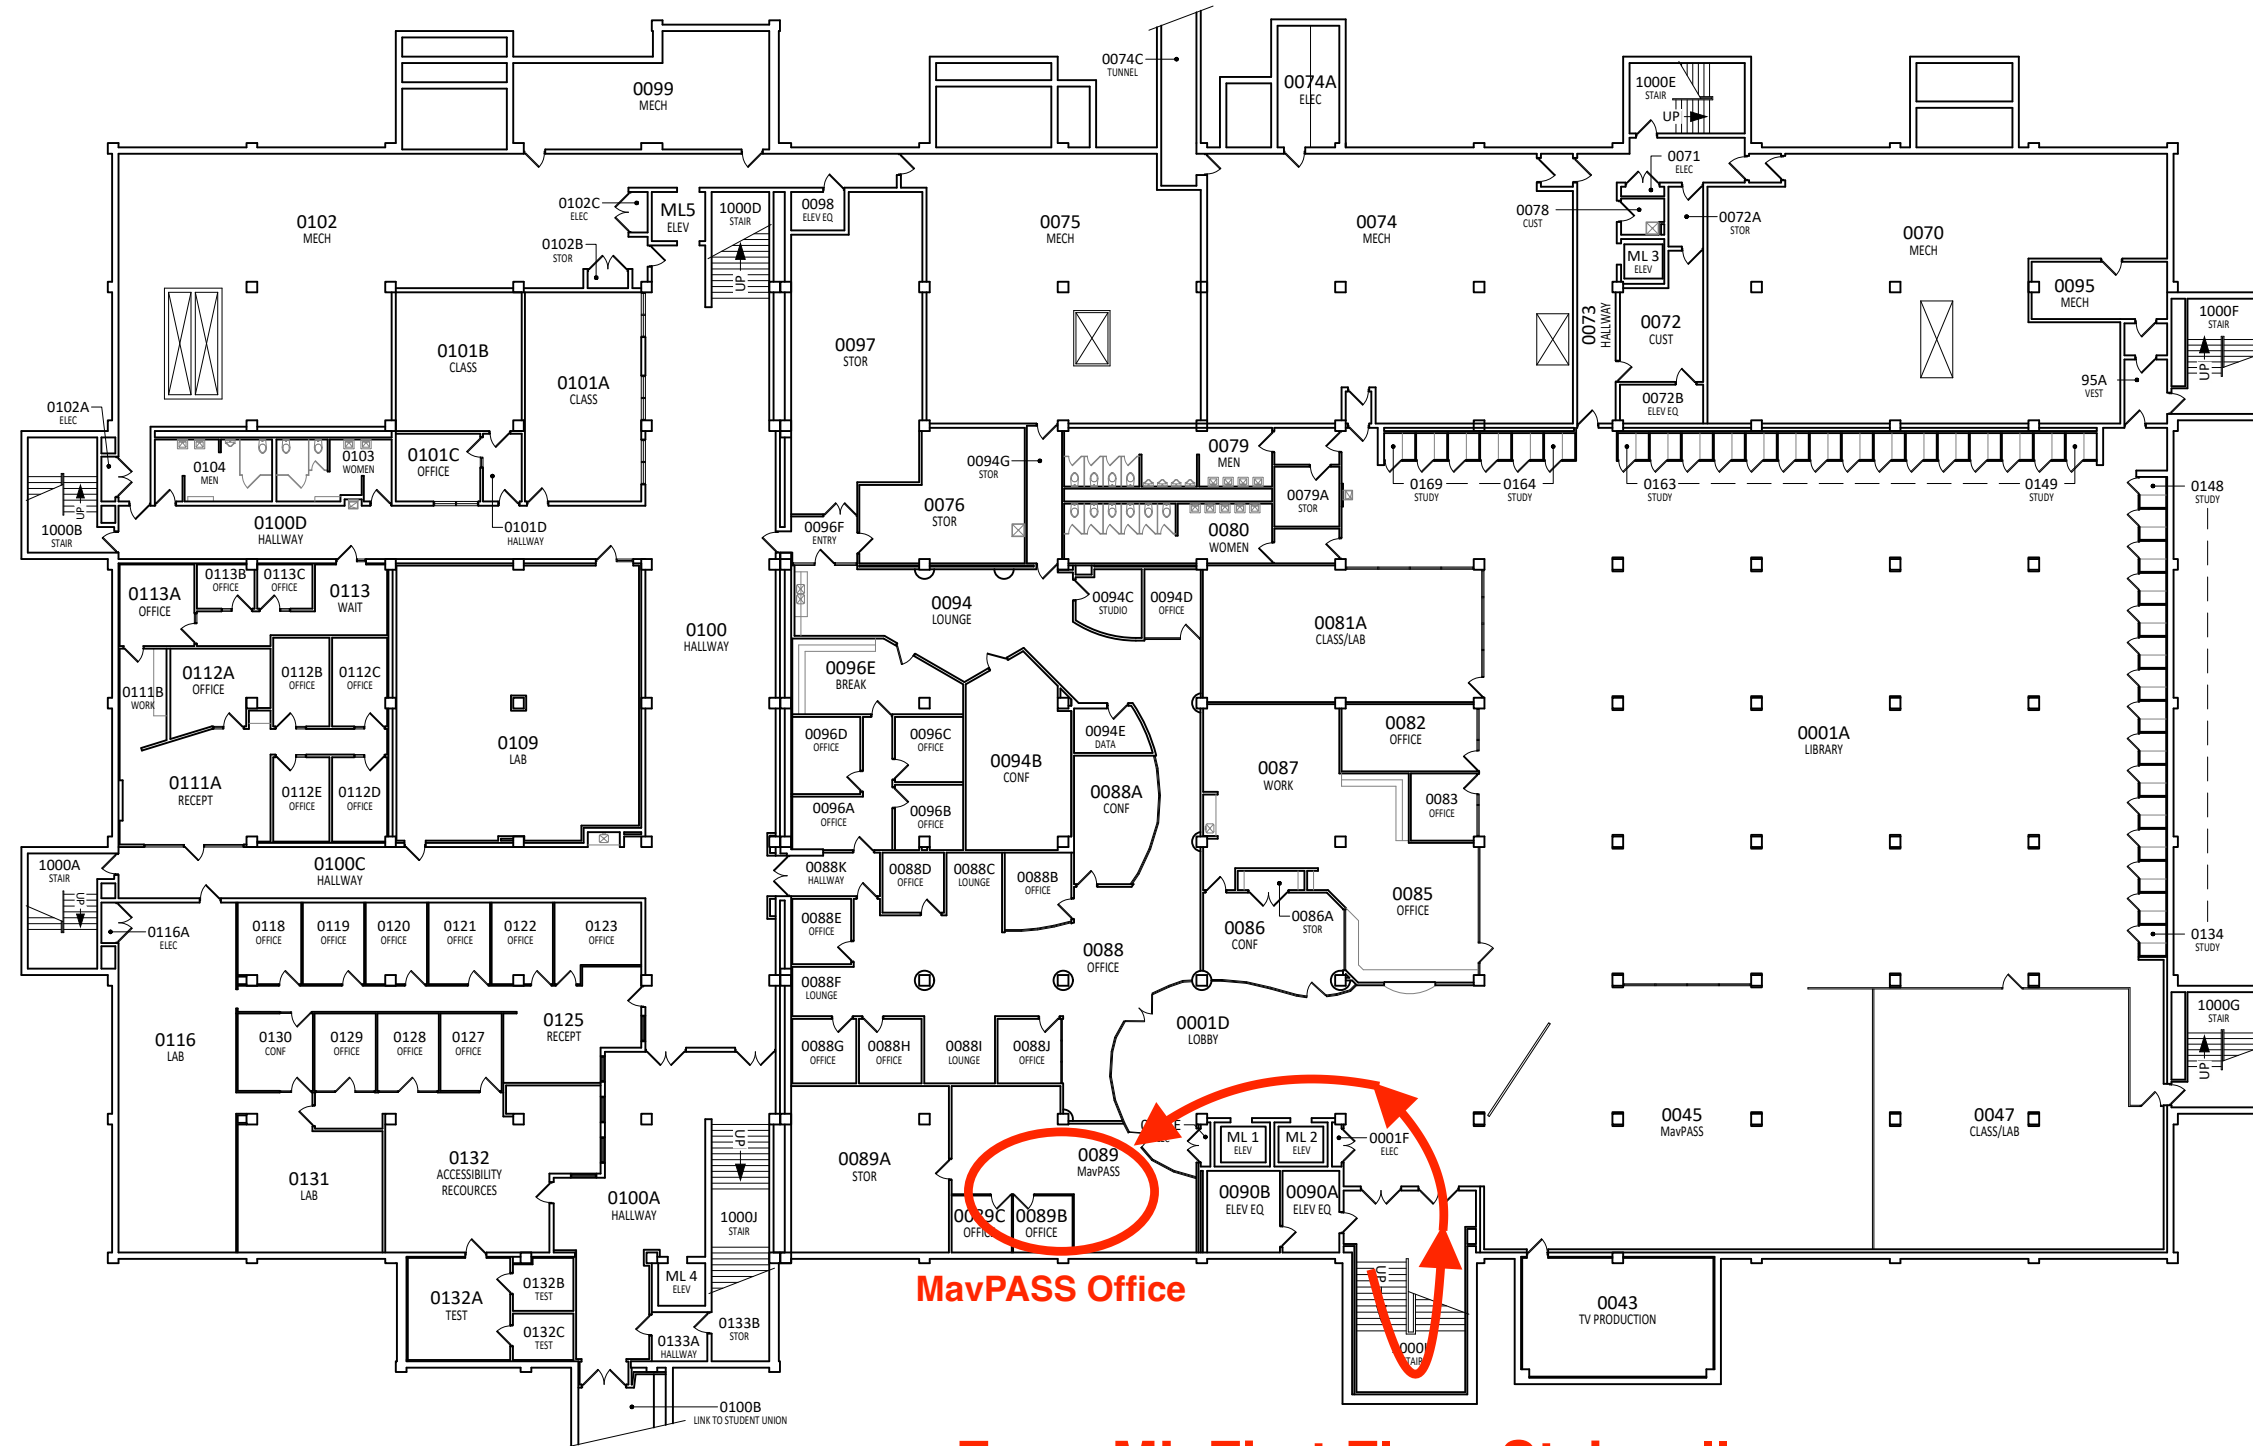

**Main Entrance  
(facing CSU/Fountain)**

MINNESOTA STATE  
UNIVERSITY  
MANKATO  
PLANNING & CONSTRUCTION

MEMORIAL LIBRARY  
FIRST FLOOR  
FLOOR PLAN  
DRAWN BY: G. BORCHERT April 2021

MavPASS Office

From ML First Floor Stairwell  
Video 1

 MINNESOTA STATE UNIVERSITY MANKATO PLANNING & CONSTRUCTION	MEMORIAL LIBRARY LOWER LEVEL FLOOR PLAN
	DRAWN BY: G. BORCHERT April 2023