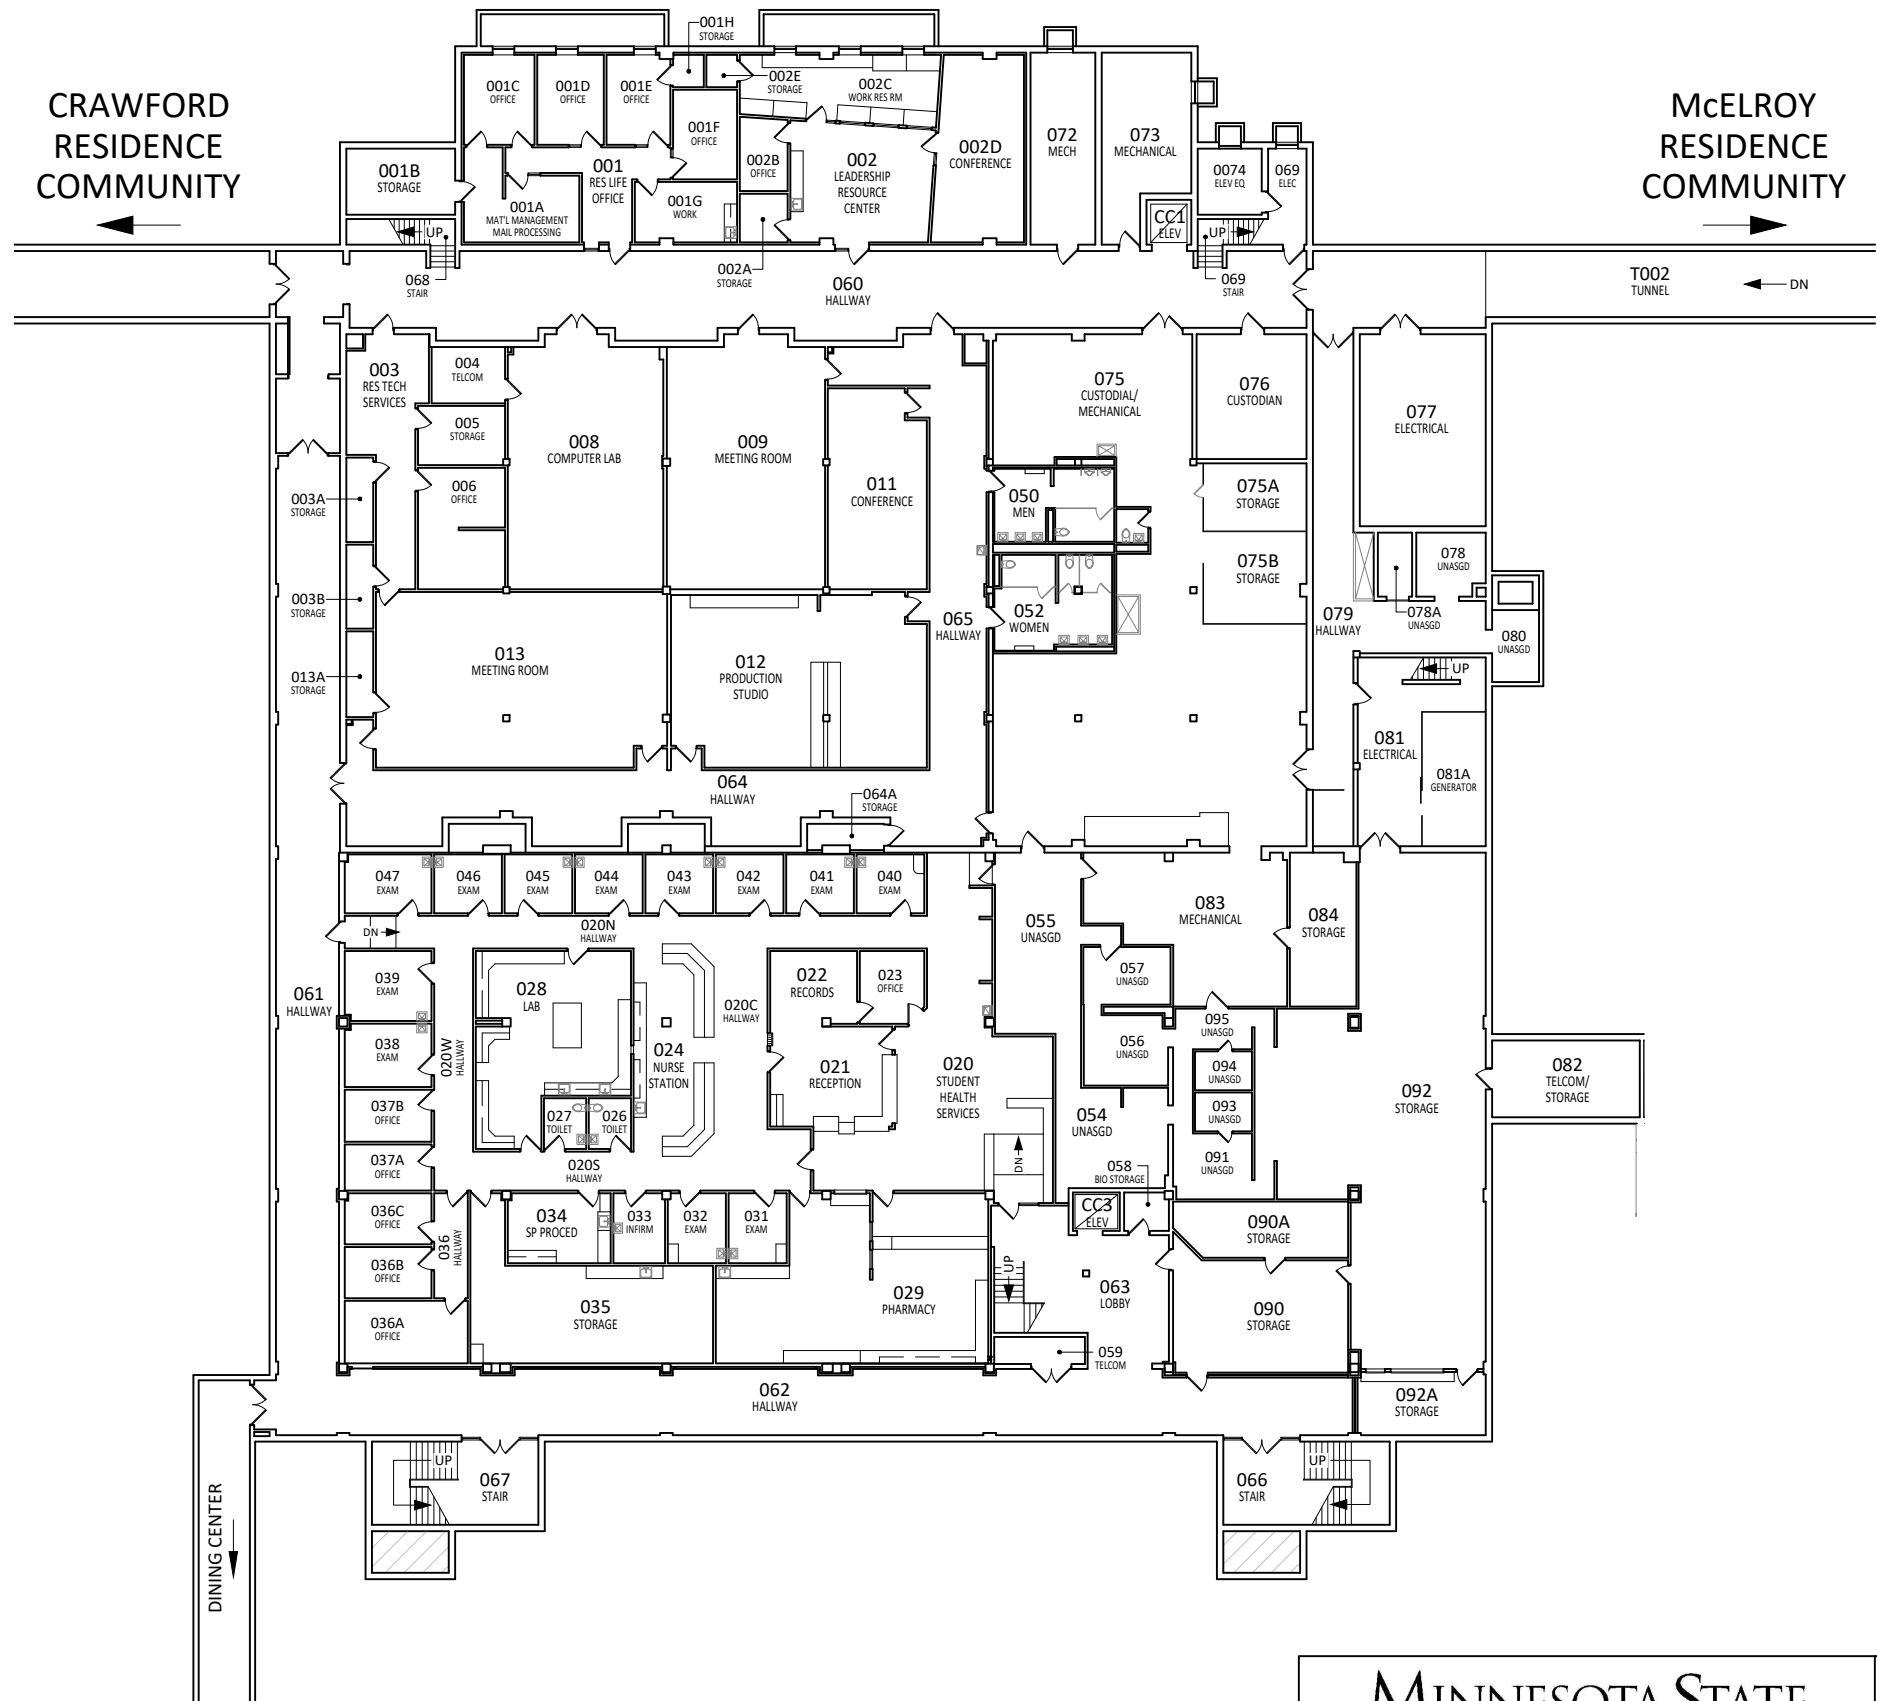

CRAWFORD
RESIDENCE
COMMUNITY

McELROY
RESIDENCE
COMMUNITY

MINNESOTA STATE
UNIVERSITY
MANKATO
PLANNING & CONSTRUCTION

CARKOSKI COMMONS
LOWER LEVEL
FLOOR PLAN

DRAWN BY: G. BORCHERT March 2023