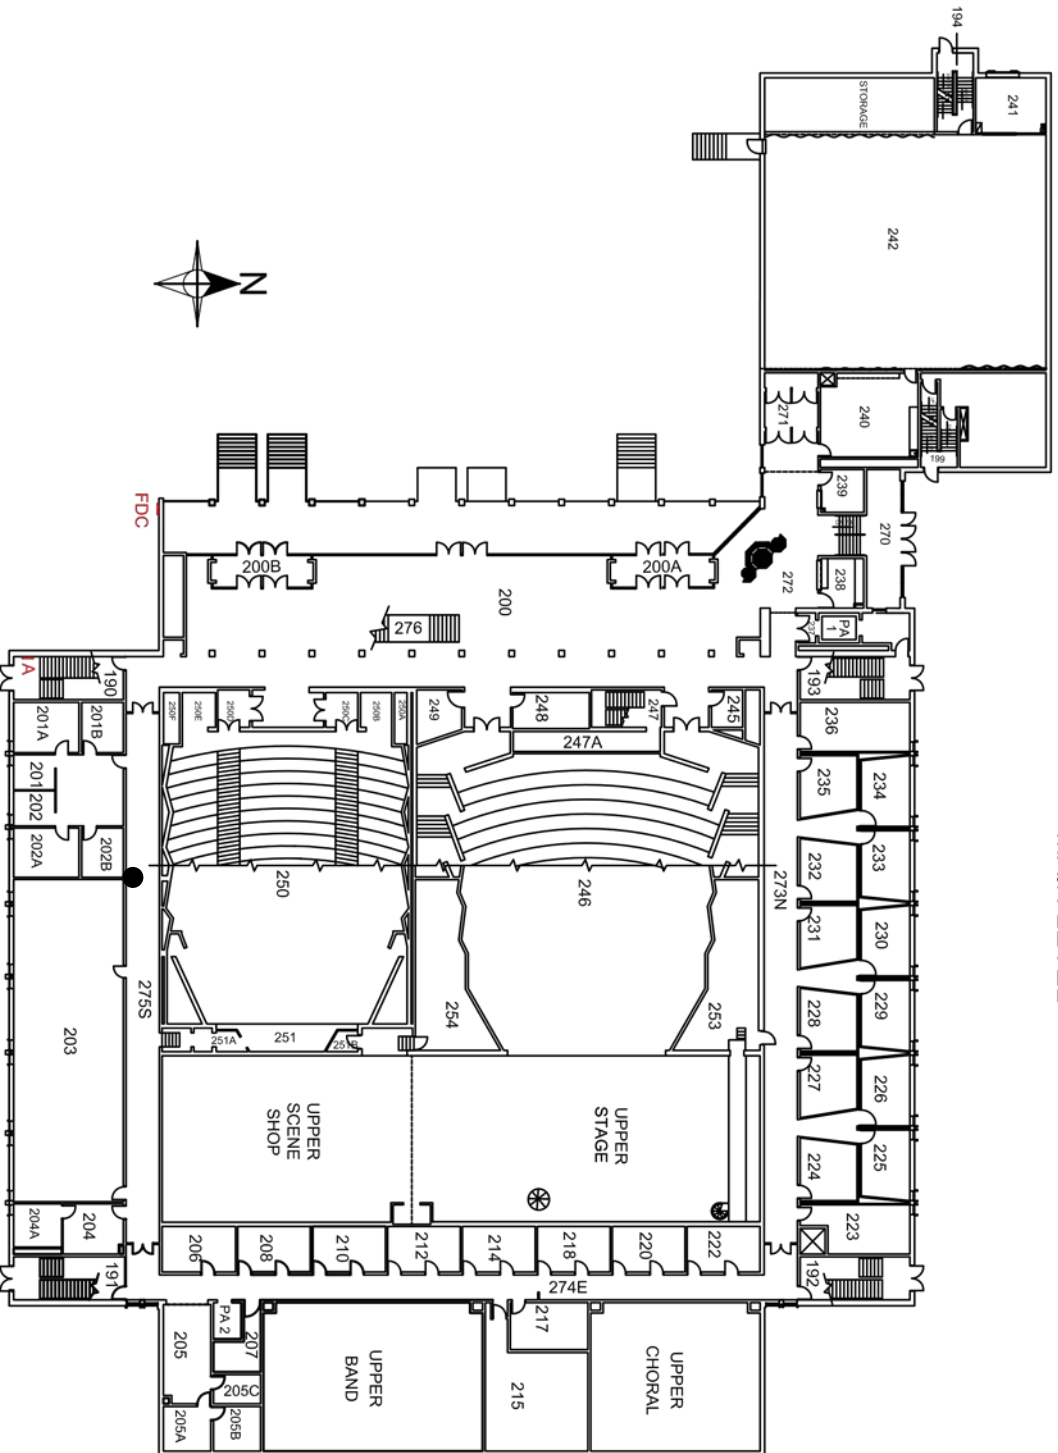

# PERFORMING ARTS CENTER MAIN LEVEL

A - Annunciator Panel  
 F - Fire Panel  
 FDC - Fire Dept. Connection

MINNESOTA STATE UNIVERSITY,  
 MANKATO

Performing Arts Center  
 Main Level

FACILITIES MANAGEMENT

Scale: 1" = 30'    Date: 2/21/2012  
 Drawn By: Travis Keamala