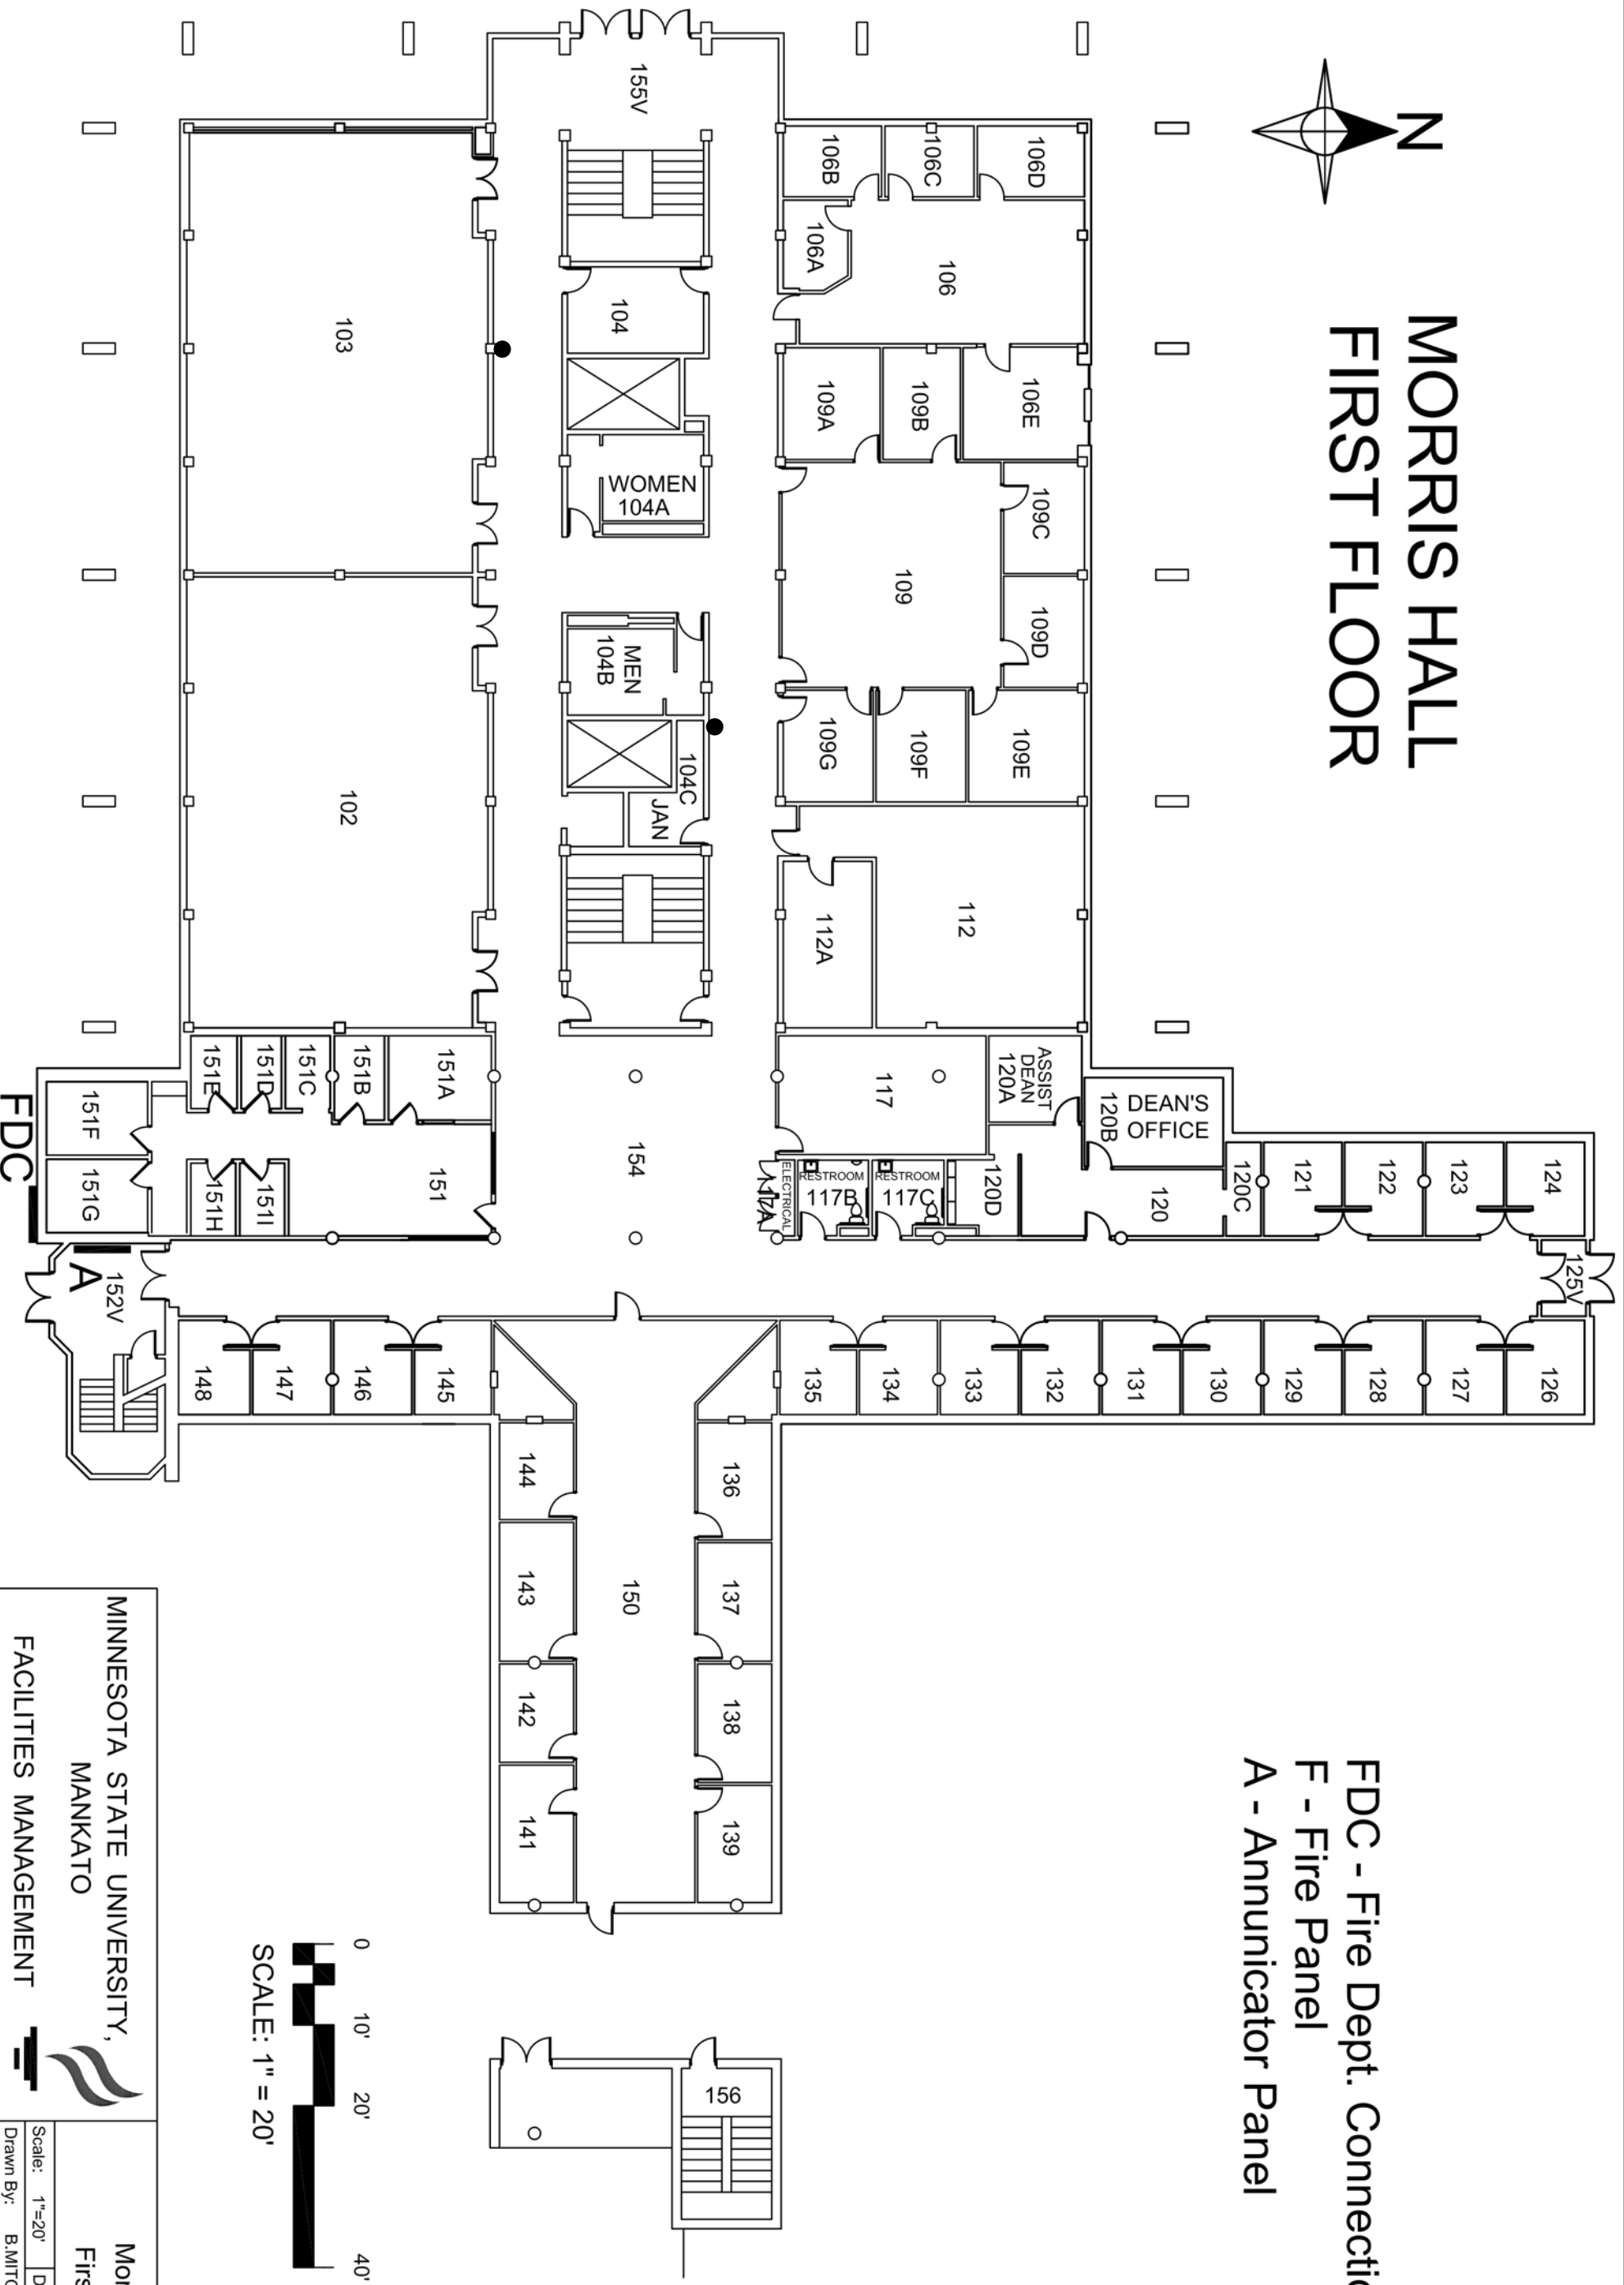

# MORRIS HALL FIRST FLOOR

FDC - Fire Dept. Connection  
F - Fire Panel  
A - Annunciator Panel

MINNESOTA STATE UNIVERSITY,  
MANKATO

FACILITIES MANAGEMENT

Morris Hall  
First Floor

Scale: 1"=20' Date: 11 10 2015  
Drawn By: B.MITCHELL