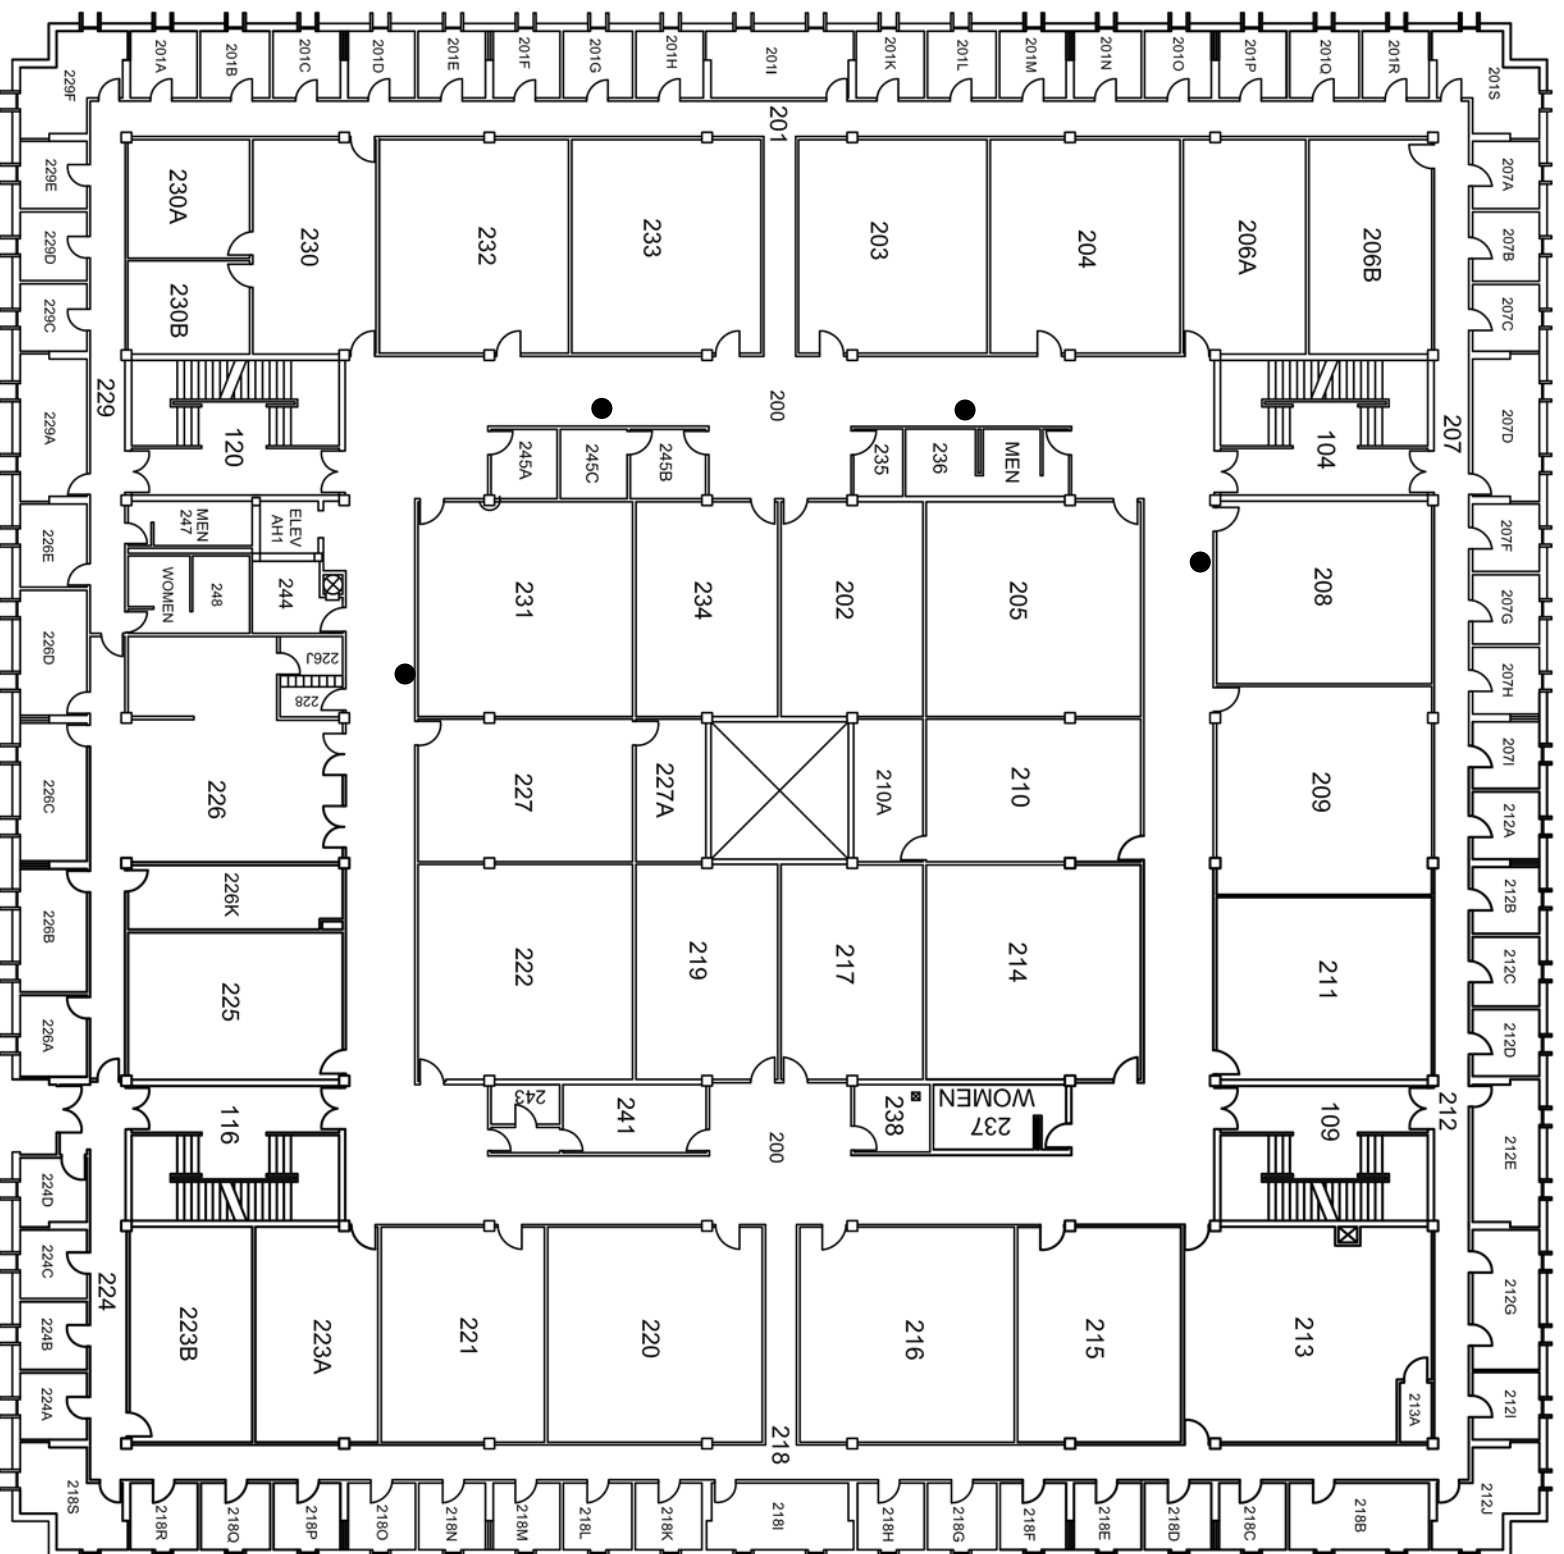

ARMSTRONG HALL SECOND FLOOR

MINNESOTA STATE UNIVERSITY,
MANKATO
FACILITIES MANAGEMENT

Armstrong Hall
Second Floor

Scale: 1"=25' Date: 10/05/2012
Drawn By: Robin Gulse